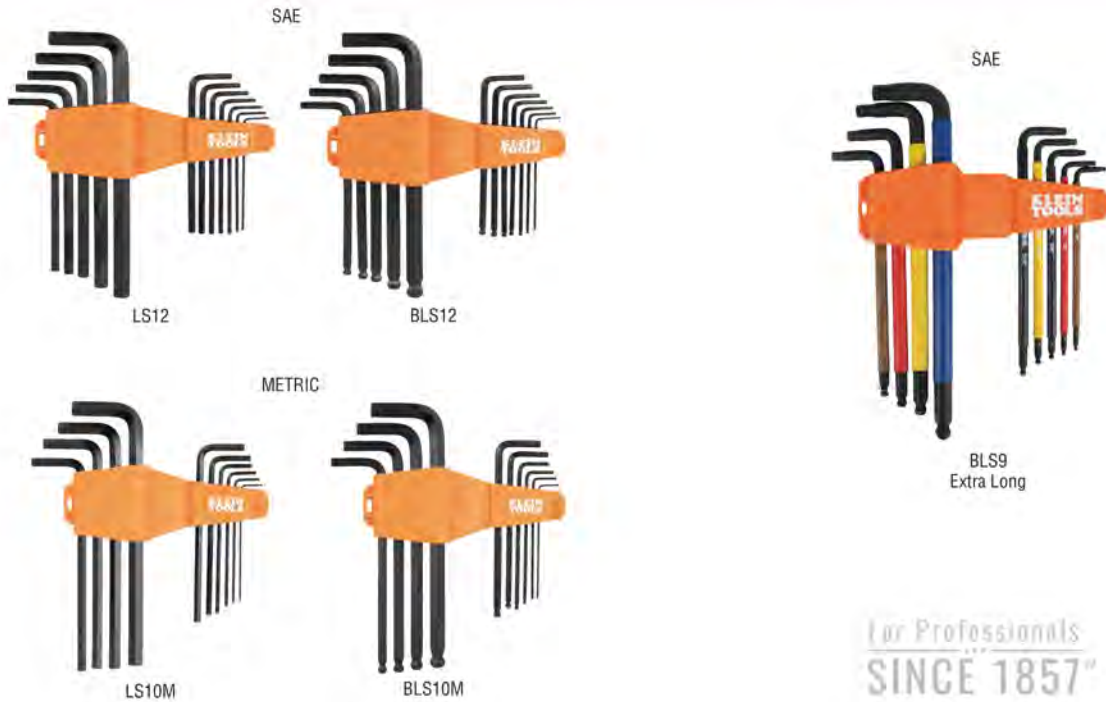

KLEIN TOOLS®

L-STYLE HEX KEY SETS

For Professionals
SINCE 1857™

Cat. No.	UPC 0-92644+	Description	SAE, Metric & TORX® Sizes
LS12	37022-9	L-Style Long Hex Key Set, SAE, 12-Piece	1/16", 5/64", 3/32", 7/64", 1/8", 9/64", 5/32", 3/16", 7/32", 1/4", 5/16", 3/8"
BLS12	37023-6	L-Style Ball-End Hex Key Wrench Set, SAE, 12-Piece	1/16", 5/64", 3/32", 7/64", 1/8", 9/64", 5/32", 3/16", 7/32", 1/4", 5/16", 3/8"
LS10M	37024-3	Long Hex Key Set, Metric, 10-Piece	1.5mm, 2mm, 2.5mm, 3mm, 4mm, 5mm, 6mm, 7mm, 8mm, 10mm
BLS10M	37027-4	Long Ball-End Hex Key Set, Metric, 10-Piece	1.5mm, 2mm, 2.5mm, 3mm, 4mm, 5mm, 6mm, 7mm, 8mm, 10mm
BLS9	37025-0	Color-Coded Extra-Long L Style Hex Key Caddy Set, SAE, 9-Piece	7/64", 1/8", 9/64", 5/32", 3/16", 7/32", 1/4", 5/16", 3/8"

KLEIN TOOLS®

www.kleintoolsnz.com

Code	Description	Barcode
A-LS12	12PC L STYLE HEX KEY SET - SAE	092644330629
A-BLS12	12PC BALL END L STYLE HEX KEY SET - SAE	092644330681
A-LS10M	10PC L STYLE HEX KEY SET - METRIC	092644330667
A-BLS10M	10PC BALL END L STYLE HEX KEY SET - METRIC	092644330698
A-BLS9	9PCE BALL END L STYLE COLORED - SAE	092644330599

www.kleintoolsnz.com

KLEIN NZ_L-STYLE HEX KEY SETS_NP16112024