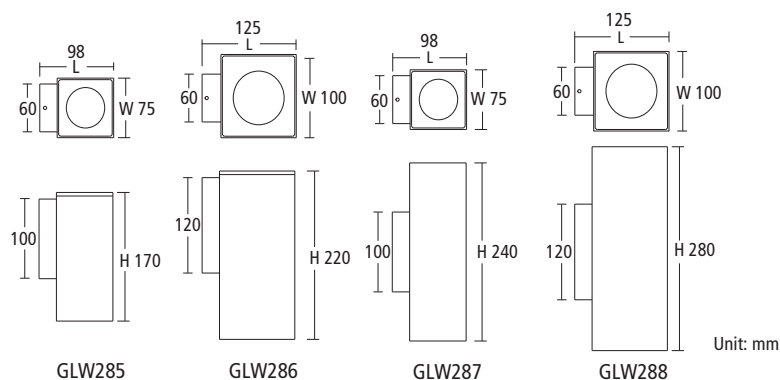

GLW285/6/7/8

HALKO II

IP65 SQUARE WALL LIGHT

FEATURES

- Extruded aluminium body
- Powder coated marina paint in black colour
- Tempered glass cover
- Premium aluminium reflector
- Built-in constant current LED driver
- Power factor: 0.9
- CREE COB LED chips
- LED lifespan: 50000 hours @ L70, Ta 25°
- Ta: -25°C to +45°C

PHOTOMETRIC DATA

- C0/180, 89.0deg
 - C30/210, 90.3deg
 - C60/240, 94.2deg
 - C90/270, 94.6deg
- Unit: cd

GLW286

DIMENSIONS

OPTIONS

- 4000K COLOUR TEMPERATURE
- RGB
- HONEYCOMB

TECHNICAL SPECIFICATIONS

MODEL NO.	INPUT VOLTAGE (V)	POWER (W)	LUMEN (lm)	COLOUR TEMPERATURE (K)	CRI	BEAM ANGLE (°)	FITTING COLOUR
GLW285 WW BK	230	15	1500	3000	>80	38	Black
GLW286 WW BK		20	2000				
GLW287 WW BK		2×13	2500				
GLW288 WW BK		2×18	3600				