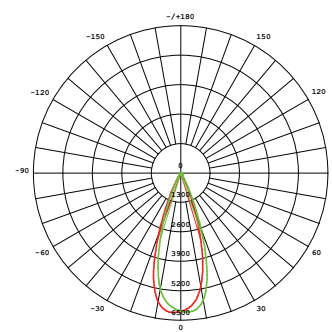

GLW285/6/7/8

HALKO II

IP65 SQUARE WALL LIGHT

FEATURES

- Extruded aluminium body
- Powder coated marina paint in black colour
- Tempered glass cover
- Premium aluminium reflector
- Built-in constant current LED driver
- Power factor: 0.9
- CREE COB LED chips
- LED lifespan: 50000 hours @ L70, Ta 25°
- Ta: -25°C to +45°C

PHOTOMETRIC DATA

- C0/180, 89.0deg
 - C30/210, 90.3deg
 - C60/240, 94.2deg
 - C90/270, 94.6deg
- Unit: cd

GLW286

DIMENSIONS

OPTIONS

- 4000K COLOUR TEMPERATURE
- RGB
- HONEYCOMB

TECHNICAL SPECIFICATIONS

MODEL NO.	INPUT VOLTAGE (V)	POWER (W)	LUMEN (lm)	COLOUR TEMPERATURE (K)	CRI	BEAM ANGLE (°)	FITTING COLOUR
GLW285 WW BK	230	15	1500	3000	>80	38	Black
GLW286 WW BK		20	2000				
GLW287 WW BK		2×13	2500				
GLW288 WW BK		2×18	3600				