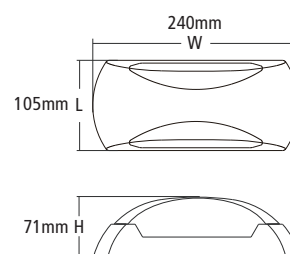

GLW326/7 KEA

IP65 OVAL LED BULKHEAD

GLW326 TC

GLW327 TC

FEATURES

- PC body and PC diffuser
- UV stabilised
- Interchangeable frame (white/black)
- Constant current LED driver included
- Power factor: 0.8
- Colour matching 6 MacAdam steps
- LED lifespan: 50000 hours @ L70 B10, Ta 25°C
- Ta: -20°C to +40°C

Black frame included

DIMENSIONS

GLW326 TC

GLW327 TC

TECHNICAL SPECIFICATIONS

MODEL NO.	INPUT VOLTAGE (V)	POWER (W)	CURRENT (mA)	LUMEN (lm)	COLOUR TEMPERATURE (K)	CRI	BEAM ANGLE (°)	FITTING COLOUR	CARTON QUANTITY
GLW326 TC	230	9/12/15	58	855/1140/1425	3000/4000/5700	>80	110	White/Black	20
GLW327 TC	230	9/12/15	58	540/720/900	3000/4000/5700	>80	100	White/Black	20