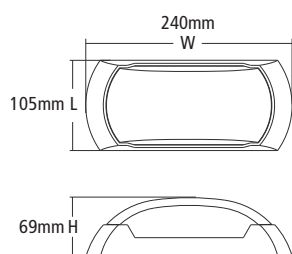

GLW326/7 KEA

IP65 OVAL LED BULKHEAD

GLW326 TC

GLW327 TC

FEATURES

- PC body and PC diffuser
- UV stabilised
- Interchangeable frame (white/black)
- Constant current LED driver included
- Power factor: 0.8
- Colour matching 6 MacAdam steps
- LED lifespan: 50000 hours @ L70 B10, Ta 25°C
- Ta: -20°C to +40°C

Black frame included

DIMENSIONS

GLW326 TC

GLW327 TC

TECHNICAL SPECIFICATIONS

MODEL NO.	INPUT VOLTAGE (V)	POWER (W)	CURRENT (mA)	LUMEN (lm)	COLOUR TEMPERATURE (K)	CRI	BEAM ANGLE (°)	FITTING COLOUR	CARTON QUANTITY
GLW326 TC	230	9/12/15	58	855/1140/1425	3000/4000/5700	>80	110	White/Black	20
GLW327 TC	230	9/12/15	58	540/720/900	3000/4000/5700	>80	100	White/Black	20