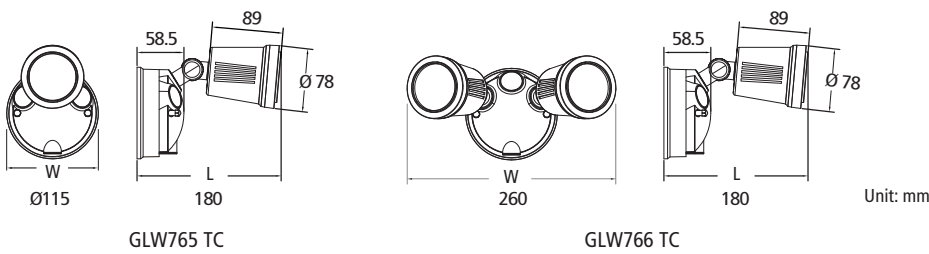

STARGEM IV GLW765/6

IP54 WALL MOUNTED SECURITY LIGHT

FEATURES

- Independently adjustable heads
- Die-cast aluminium head
- Polycarbonate base and diffuser
- LED lifespan: 50000 hours @ L70, Ta 25°C
- Ta: -20°C to +40°C

IMAGES

DIMENSIONS

TECHNICAL SPECIFICATIONS

MODEL NO.	INPUT VOLTAGE (V)	POWER (W)	LUMEN (lm)	COLOUR TEMPERATURE (K)	CRI	BEAM ANGLE (°)	FITTING COLOUR	CARTON QUANTITY
GLW765 TC WH	230	12	960	3000/4000/5700	>80	120	White	16
GLW765 TC BK		12	960				Black	16
GLW766 TC WH		2×12	2×960				White	12
GLW766 TC BK		2×12	2×960				Black	12