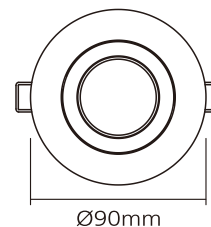

Rapha

IP44 RECESSED LED DOWNLIGHT

A11101/2

10W CRI97 3000K 15° 25° 38° 60° ±20° Tiltable UGR <19 IP44 IC-4 COVERABLE DIMMABLE 5 YEARS WARRANTY

MODEL NO.	INPUT VOLTAGE (V)	POWER (W)	LUMEN (lm)	COLOUR TEMPERATURE (K)	CRI	BEAM ANGLE (°)	FITTING COLOUR	CARTON QUANTITY
A11201/15°	230	10	900	3000	>97	15	White	36
A11201/25°	230	10	900	3000	>97	25	White	36
A11201/38°	230	10	900	3000	>97	38	White	36
A11201/60°	230	10	900	3000	>97	60	White	36

A11202/15°	230	10	900	3000	>97	15	Black	36
A11202/25°	230	10	900	3000	>97	25	Black	36
A11202/38°	230	10	900	3000	>97	38	Black	36
A11202/60°	230	10	900	3000	>97	60	Black	36

FEATURES

- Die cast aluminium body
- Powder coated finish
- 20° Tilt
- IP44
- Trailing edge dimmable driver included
- Driver current 260mA
- Driver is not coverable
- LED lifespan: 50000 Hours @ L70, Ta 25°C
- Ta: -20°C to +40°C

APPLICATION:

- Indoor and exterior (canopy)