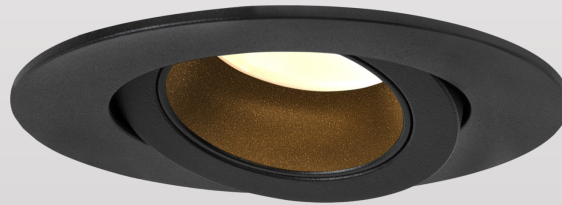

Rapha

IP44 RECESSED LED DOWNLIGHT

A11101/2

10W CRI97 3000K 15° 25° 38° 60° ±20° Tiltable UGR <19 IP44 IC-4 COVERABLE DIMMABLE 5 YEARS WARRANTY

MODEL NO.	INPUT VOLTAGE (V)	POWER (W)	LUMEN (lm)	COLOUR TEMPERATURE (K)	CRI	BEAM ANGLE (°)	FITTING COLOUR	CARTON QUANTITY
A11201/15°	230	10	900	3000	>97	15	White	36
A11201/25°	230	10	900	3000	>97	25	White	36
A11201/38°	230	10	900	3000	>97	38	White	36
A11201/60°	230	10	900	3000	>97	60	White	36

A11202/15°	230	10	900	3000	>97	15	Black	36
A11202/25°	230	10	900	3000	>97	25	Black	36
A11202/38°	230	10	900	3000	>97	38	Black	36
A11202/60°	230	10	900	3000	>97	60	Black	36

FEATURES

- Die cast aluminium body
- Powder coated finish
- 20° Tilt
- IP44
- Trailing edge dimmable driver included
- Driver current 260mA
- Driver is not coverable
- LED lifespan: 50000 Hours @ L70, Ta 25°C
- Ta: -20°C to +40°C

APPLICATION:

- Indoor and exterior (canopy)

PHOTOMETRIC DATA

3000K