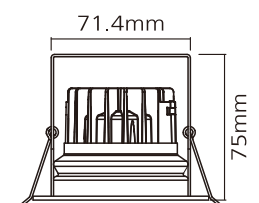

Rapha

IP44 RECESSED LED DOWNLIGHT

A11101/2

10W CRI97 3000K 15° 25° 38° 60° ±20° Tiltable UGR <19 IP44 IC-4 COVERABLE DIMMABLE 5 YEARS WARRANTY

MODEL NO.	INPUT VOLTAGE (V)	POWER (W)	LUMEN (lm)	COLOUR TEMPERATURE (K)	CRI	BEAM ANGLE (°)	FITTING COLOUR	CARTON QUANTITY
A11201/15°	230	10	900	3000	>97	15	White	36
A11201/25°	230	10	900	3000	>97	25	White	36
A11201/38°	230	10	900	3000	>97	38	White	36
A11201/60°	230	10	900	3000	>97	60	White	36

A11202/15°	230	10	900	3000	>97	15	Black	36
A11202/25°	230	10	900	3000	>97	25	Black	36
A11202/38°	230	10	900	3000	>97	38	Black	36
A11202/60°	230	10	900	3000	>97	60	Black	36

FEATURES

- Die cast aluminium body
- Powder coated finish
- 20° Tilt
- IP44
- Trailing edge dimmable driver included
- Driver current 260mA
- Driver is not coverable
- LED lifespan: 50000 Hours @ L70, Ta 25°C
- Ta: -20°C to +40°C

APPLICATION:

- Indoor and exterior (canopy)