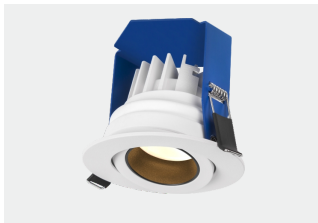

Rapha

IP44 RECESSED LED DOWNLIGHT

A11101/2

10W CRI97 3000K 15° 25° 38° 60° ±20° Tiltable UGR <19 IP44 IC-4 COVERABLE DIMMABLE 5 YEARS WARRANTY

MODEL NO.	INPUT VOLTAGE (V)	POWER (W)	LUMEN (lm)	COLOUR TEMPERATURE (K)	CRI	BEAM ANGLE (°)	FITTING COLOUR	CARTON QUANTITY
A11201/15°	230	10	900	3000	>97	15	White	36
A11201/25°	230	10	900	3000	>97	25	White	36
A11201/38°	230	10	900	3000	>97	38	White	36
A11201/60°	230	10	900	3000	>97	60	White	36

A11202/15°	230	10	900	3000	>97	15	Black	36
A11202/25°	230	10	900	3000	>97	25	Black	36
A11202/38°	230	10	900	3000	>97	38	Black	36
A11202/60°	230	10	900	3000	>97	60	Black	36

FEATURES

- Die cast aluminium body
- Powder coated finish
- 20° Tilt
- IP44
- Trailing edge dimmable driver included
- Driver current 260mA
- Driver is not coverable
- LED lifespan: 50000 Hours @ L70, Ta 25°C
- Ta: -20°C to +40°C

APPLICATION:

- Indoor and exterior (canopy)

PHOTOMETRIC DATA

3000K