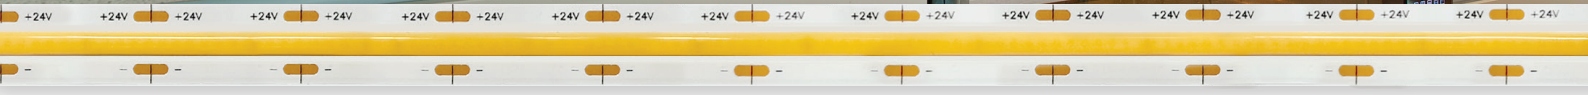

COB LED

— CHIP ON BOARD —

RIBBON STRIP

COB CLIP CONNECTORS

SAVE TIME & HASSLE WITH SOLDER-FREE CONNECTORS

CODE	DESCRIPTION
BL-LS-COB-MC	COB INLINE QUICK CONNECTOR SINGLE COLOUR INDOOR USE ONLY
BL-LS-COB-PF	COB POWER FEED QUICK CONNECTOR SINGLE COLOUR INDOOR USE ONLY
BL-LS-COB-FC	COB FLEXIBLE QUICK CONNECTOR 80MM SINGLE COLOUR INDOOR USE ONLY
BL-LS-COB9-90-WW	9W 24V COB 90° LED CONNECTOR 3000K INDOOR USE ONLY
BL-LS-COB9-90-NW	9W 24V COB 90° LED CONNECTOR 4000K INDOOR USE ONLY

BL-LS-COB-MC
COB INLINE QUICK CONNECTOR
SINGLE COLOUR

BL-LS-COB-PF
COB POWER FEED QUICK CONNECTOR 490MM
SINGLE COLOUR

BL-LS-COB-FC
COB FLEXIBLE QUICK CONNECTOR 80MM
SINGLE COLOUR

BL-LS-COB9-90-WW
9W 24V COB 90° LED CONNECTOR 3000K