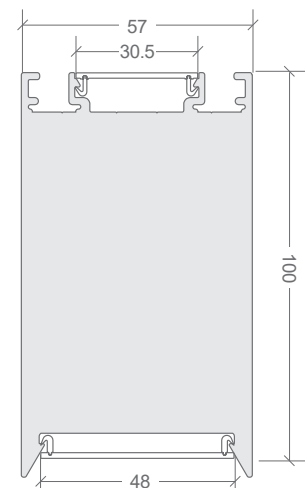

HIGHLINE 05 LUMINAIRE | 57 × 100MM

LIGHTING

UP & DOWN BL-H05100	SILVER
	BLACK
	WHITE
DOWN ONLY BL-H05100D	SILVER
	BLACK
	WHITE

FINISH

FEATURES

- Up & down lighting two circuit control
- Down lighting only option
- Opal diffuser
- CRI 90+ & R9 60+
- Down light: 25W/m with 1900lm/m illumination
- Up light: 18W/m with 1100lm/m illumination
- Available in 2700K Extra warm white, 3000K Warm white or 4000K Natural white
- Silver, black or white powder-coat
- Standard flat or curved edge end caps
- Onboard triac dimmable driver
- Suspend or surface mount
- Perfect for general and feature lighting

DIMENSIONS

AVAILABLE FROM 1 - 3METRES AS STANDARD

EXTRA ACCESSORIES

X = (A) ANODISED, (B) BLACK, OR (W) WHITE

CABLE BASE MINI
Ø38MM
BL-LP-S112X

CABLE BASE Ø80MM
SURFACE MOUNT
BL-LP-S104X

CABLE BASE Ø80MM
RECESSED
BL-LP-S105X