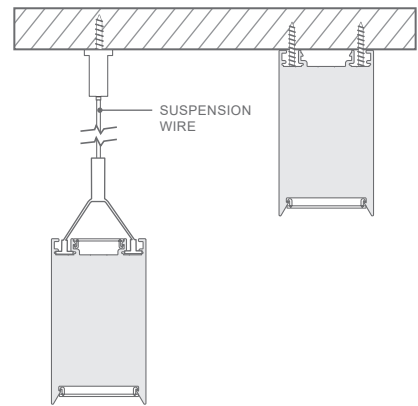

HIGHLINE 05 LUMINAIRE | 57 × 100MM

LIGHTING

UP & DOWN BL-H05100	SILVER
	BLACK
	WHITE
DOWN ONLY BL-H05100D	SILVER
	BLACK
	WHITE

FINISH

FEATURES

- Up & down lighting two circuit control
- Down lighting only option
- Opal diffuser
- CRI 90+ & R9 60+
- Down light: 25W/m with 1900lm/m illumination
- Up light: 18W/m with 1100lm/m illumination
- Available in 2700K Extra warm white, 3000K Warm white or 4000K Natural white
- Silver, black or white powder-coat
- Standard flat or curved edge end caps
- Onboard triac dimmable driver
- Suspend or surface mount
- Perfect for general and feature lighting

DIMENSIONS

AVAILABLE FROM 1 - 3METRES AS STANDARD

EXTRA ACCESSORIES

X = (A) ANODISED, (B) BLACK, OR (W) WHITE

CABLE BASE MINI
Ø38MM
BL-LP-S112X

CABLE BASE Ø80MM
SURFACE MOUNT
BL-LP-S104X

CABLE BASE Ø80MM
RECESSED
BL-LP-S105X